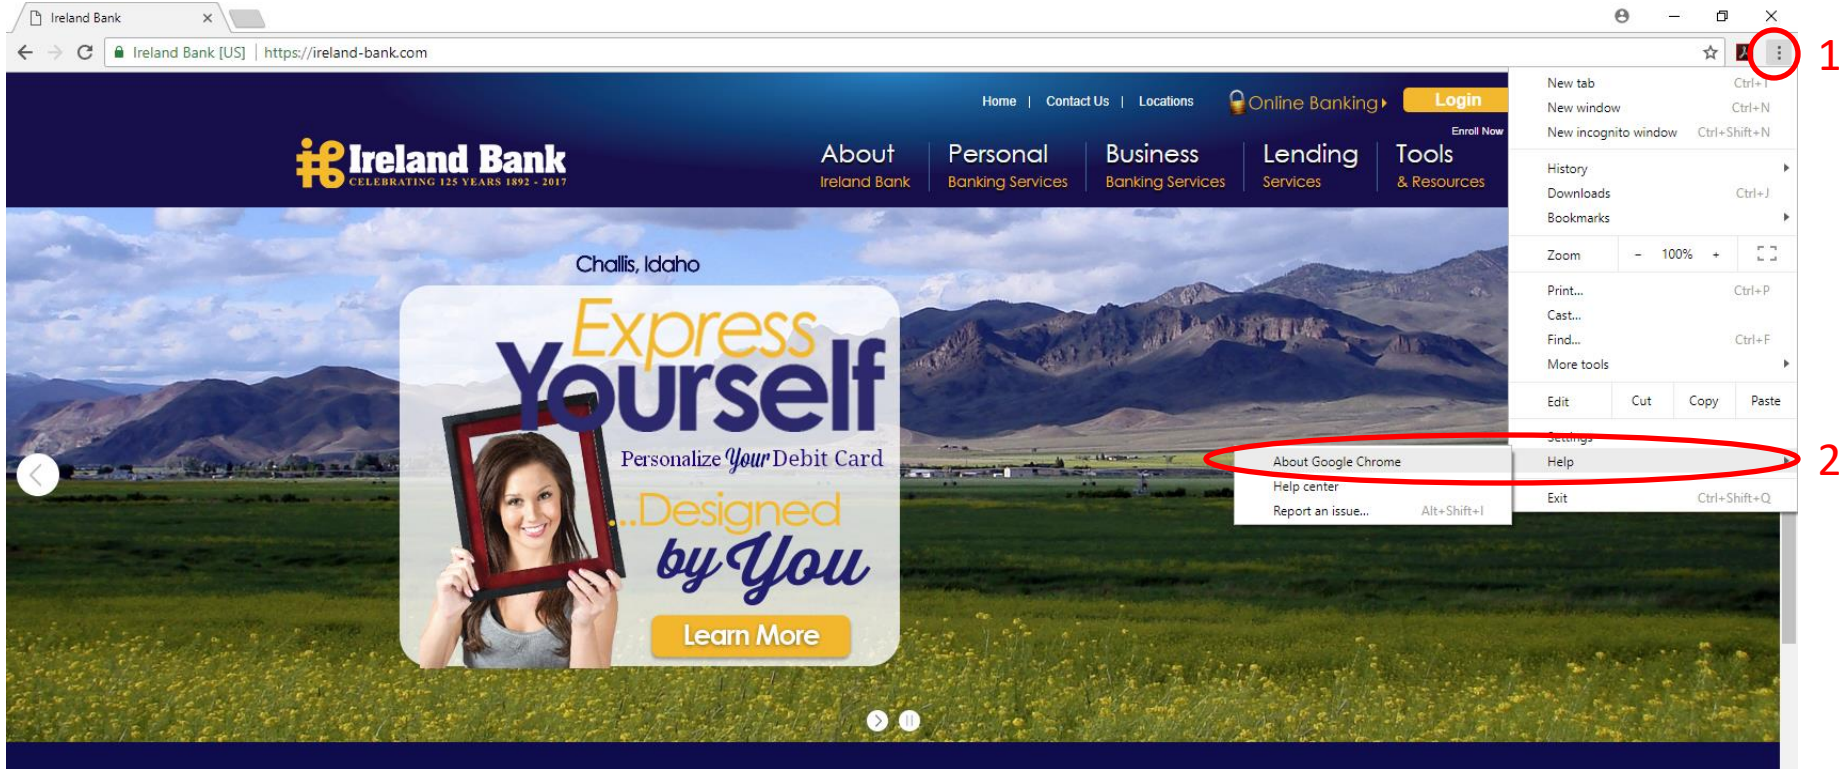

# Google Chrome

3 A new Settings tab will open and automatically update Google Chrome if your browser is not up to date.