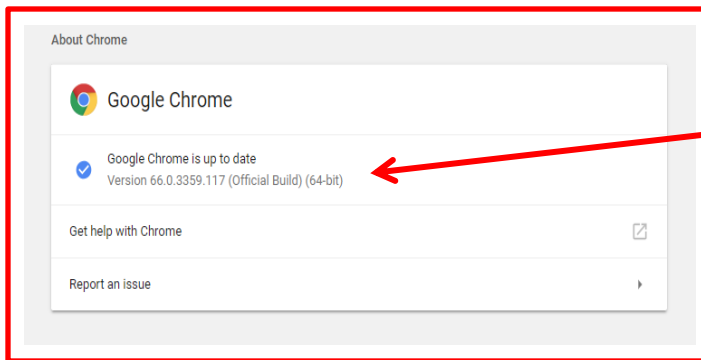

# Google Chrome

3 A new Settings tab will open and automatically update Google Chrome if your browser is not up to date.